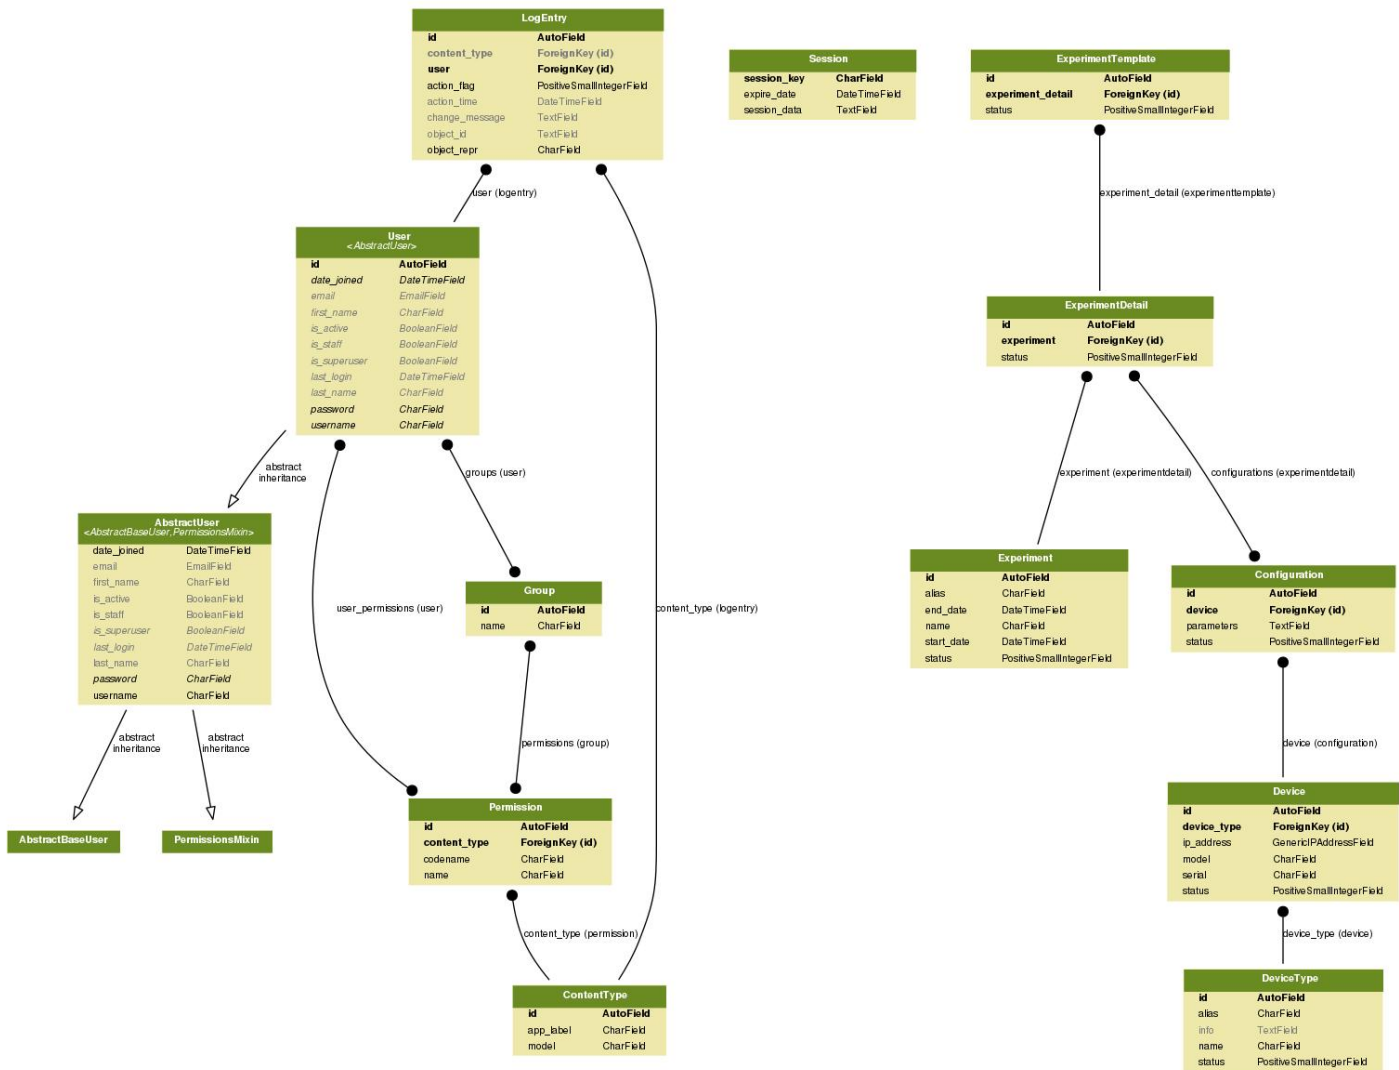

### History

**#1 - 11/18/2015 12:47 PM - Joaquín Verástegui**

- Target version set to Versión 1.0

**#2 - 11/19/2015 03:08 PM - Juan Carlos Espinoza**

- Status changed from New to Closed

- % Done changed from 0 to 100

- Estimated time changed from 2.00 h to 3.00 h

**#3 - 11/23/2015 05:50 PM - Juan Carlos Espinoza**

- File main\_models.png added

Se adjunta diagrama ERD

#4 - 11/24/2015 12:26 PM - Juan Carlos Espinoza

- File *main\_models.png* added